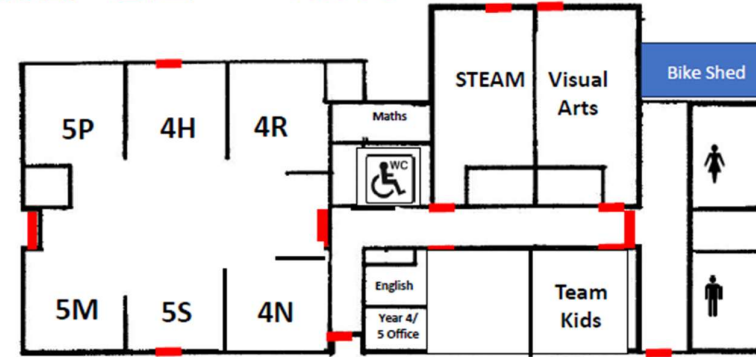

Down stairs
Upstairs 6A
6L Down stairs
2W

Library

Oval

LAWRENCE ROAD

← P-2 Play Areas →

Emergency Assembly Point

紧急集合点

Marcus Ave
Carpark

MARCUS AVENUE