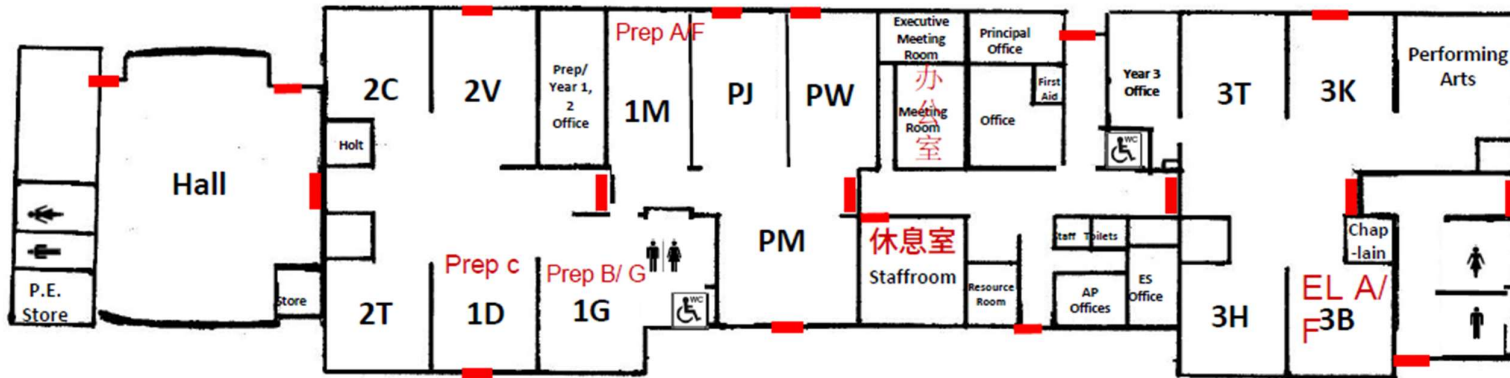

3-6 Play Equipment

Shed

Kitchen Garden

Frog Bog

2026 早教学前部地图

MN6

JOSEPHINE AVENUE

Josephine Ave
Carpark

Down stairs
Upstairs 6A
6L Down stairs
2W

Library

Oval

LAWRENCE ROAD

← P-2 Play Areas →

Emergency Assembly Point

紧急集合点

Marcus Ave
Carpark